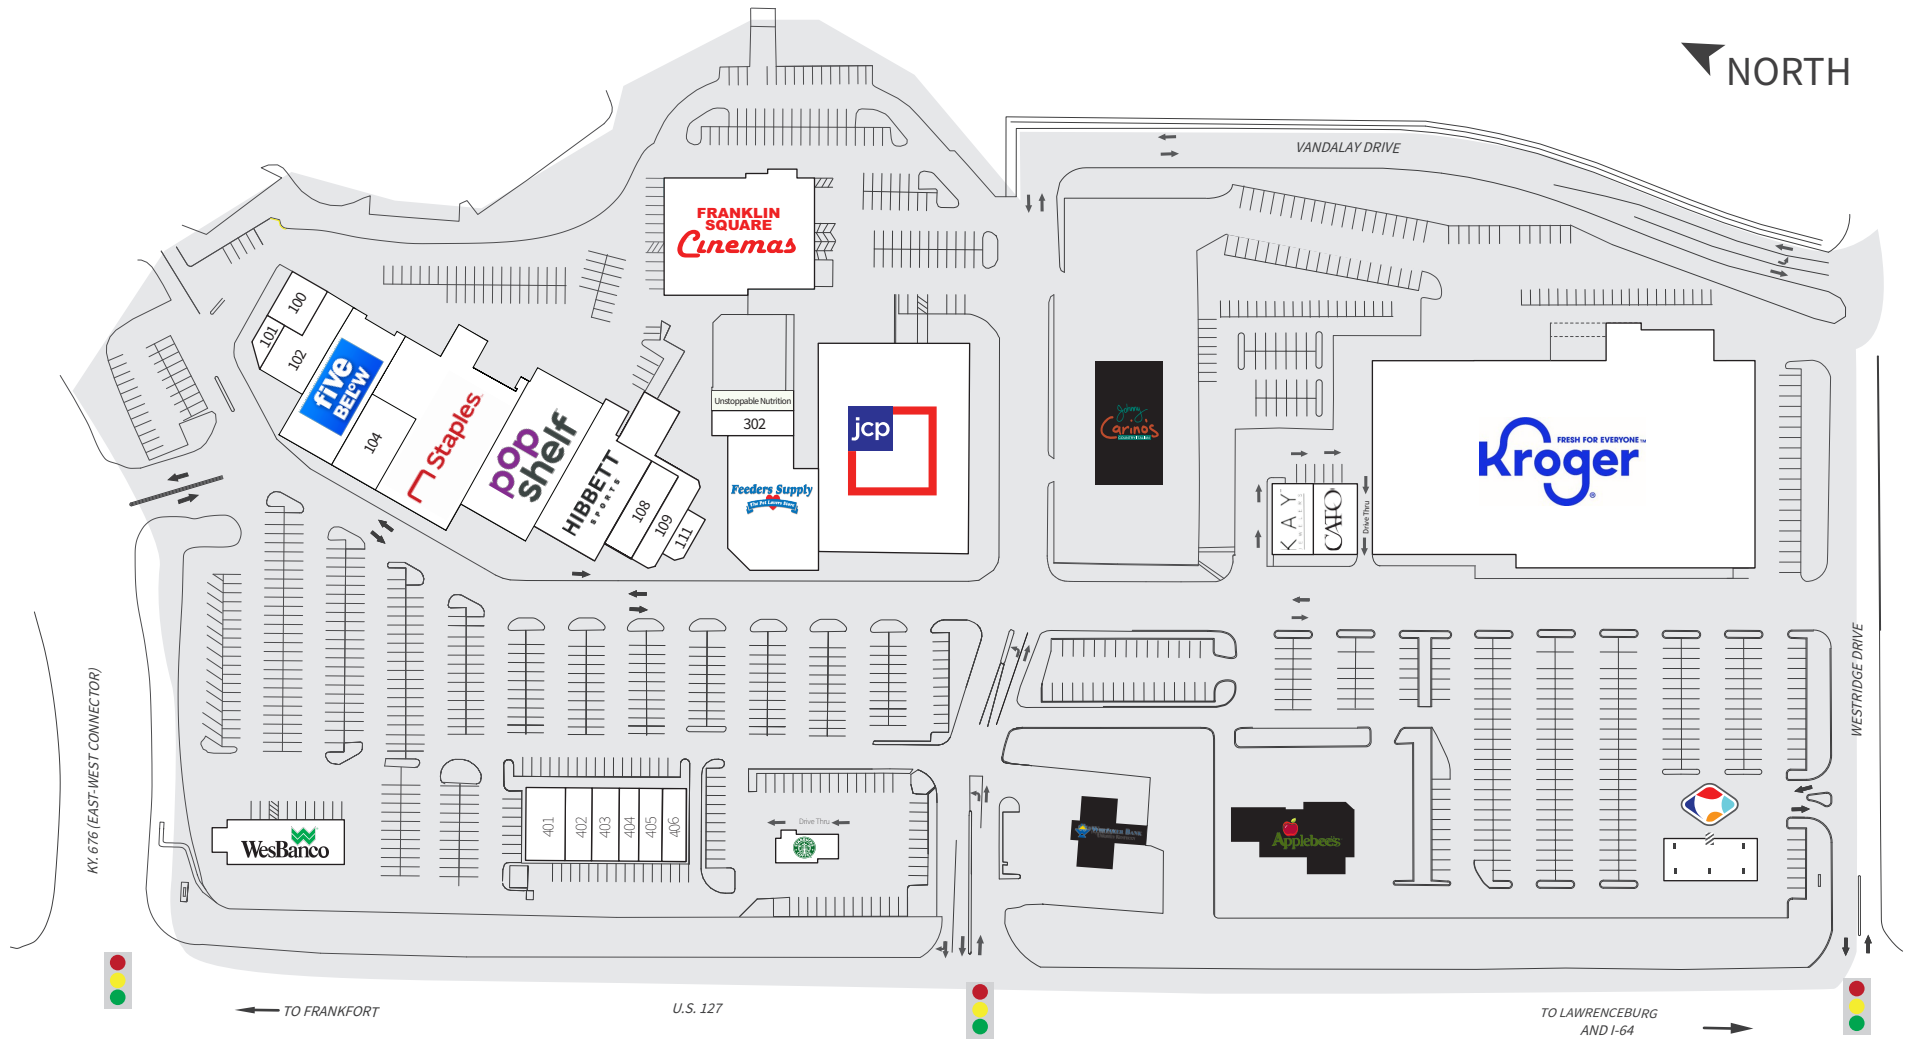

# FRANKLIN SQUARE

1303 US Highway 127 S  
Frankfort, KY 40601

SPACE	TENANT	SQ FT	SPACE	TENANT	SQ FT	SPACE	TENANT	SQ FT	SPACE	TENANT	SQ FT
100	US Post Office	1,800	108	Buff City Soap	3,110	401	Qdoba	2,800	501	Kay Jewelers	2,897
101	Penn Station East Coast Subs	1,800	109	Sun Tan City	4,990	402	The UPS Store	1,120	502	CATO	4,151
102	Mortenson Family Dental	3,044	111	Baskin Robbins	1,000	403	Concord Cleaners	1,400	503	Kroger	73,110
103	Five Below	9,084	200	Franklin Square Cinemas	16,390	404	Supercuts	1,680	504	Kroger Fuel	n/a
104	Landlord Space	2,697	301	Unstoppable Nutrition	1,600	405	Tropical Smoothie Cafe	2,100			
105	Staples	11,025	302	LA Nails	2,000	406	Army Marine Recruitment	2,100			
106	Popshelf	7,900	305	Feeder's Supply	10,670	1301	WesBanco	n/a			
107	Hibbett Sports		306	JCPenney	31,200	1303	Starbucks	1,645			

AVAILABLE
  LEASED
  N.A.P. (NOT A PART)