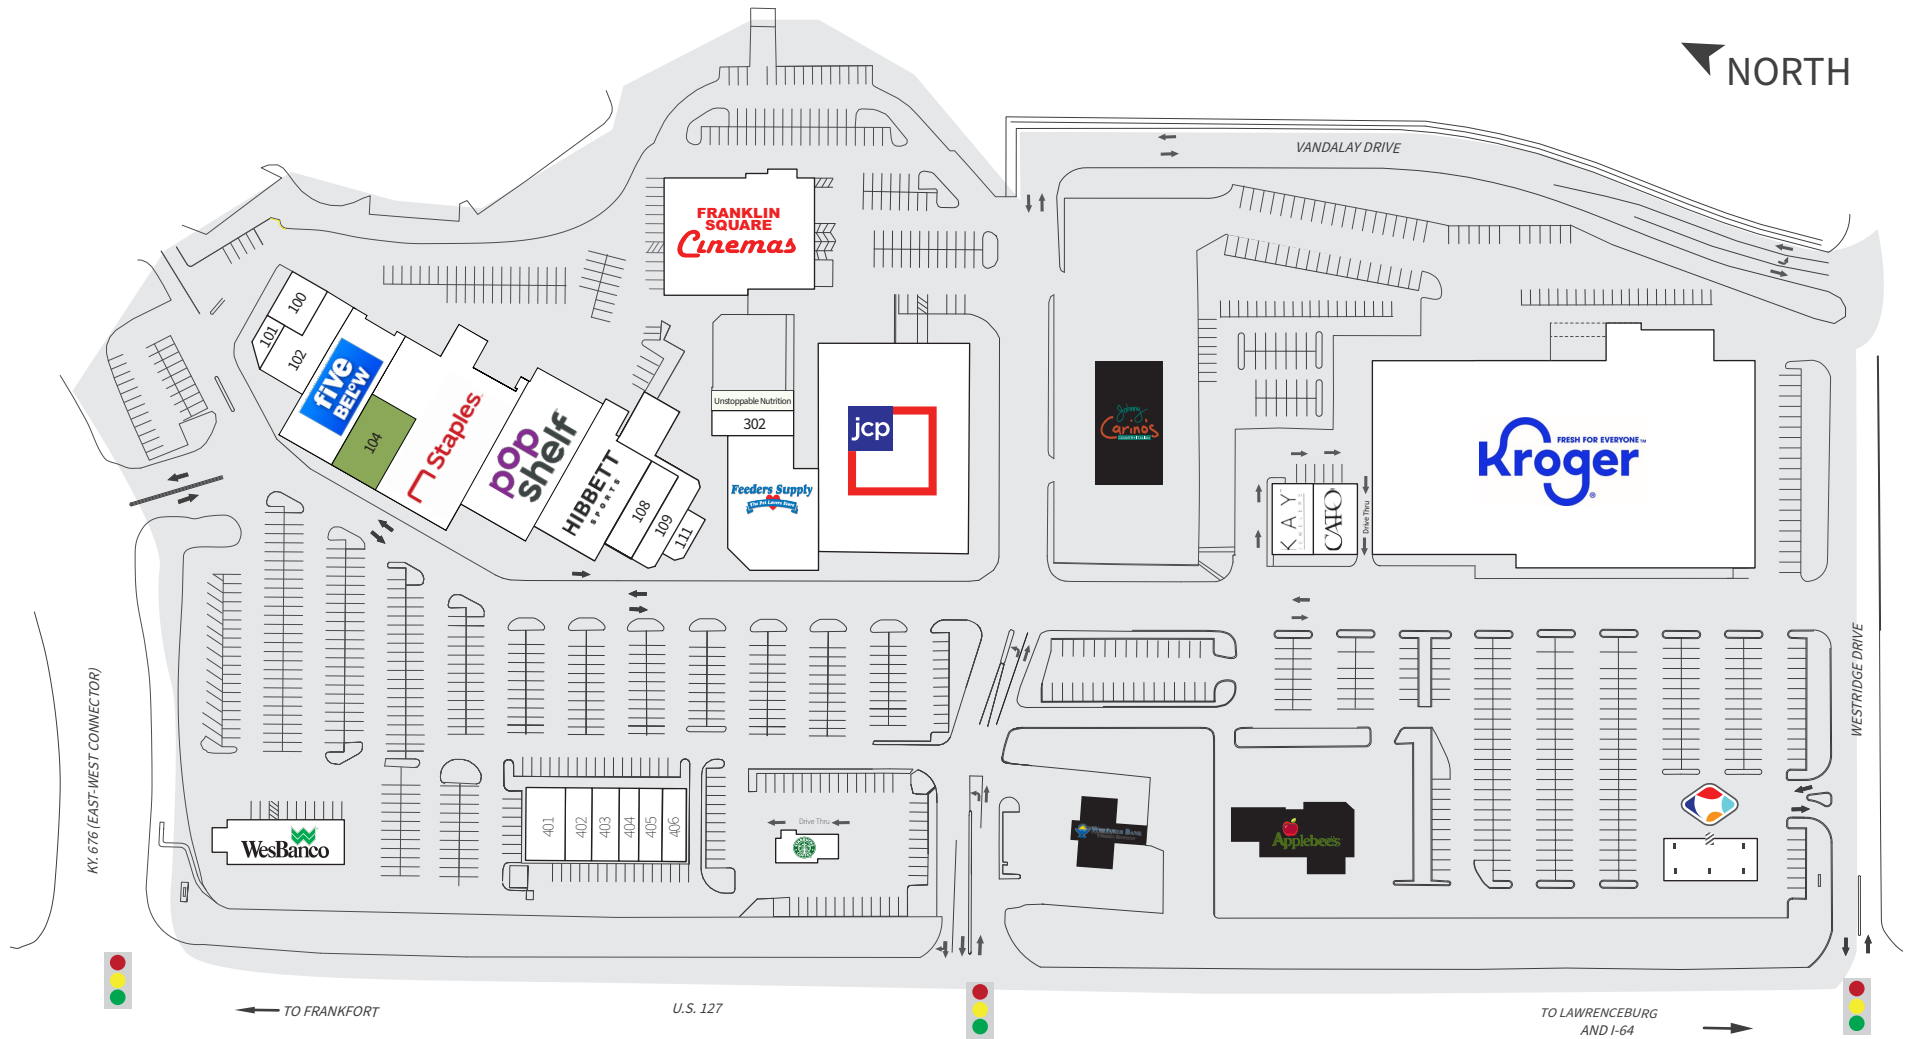

FRANKLIN SQUARE

1303 US Highway 127 S
Frankfort, KY 40601

SPACE	TENANT	SQ FT	SPACE	TENANT	SQ FT	SPACE	TENANT	SQ FT	SPACE	TENANT	SQ FT
100	US Post Office	1,800	108	Buff City Soap	3,110	401	Qdoba	2,800	501	Kay Jewelers	2,897
101	Penn Station East Coast Subs	1,800	109	Sun Tan City	4,990	402	The UPS Store	1,120	502	CATO	4,151
102	Mortenson Family Dental	3,044	111	Baskin Robbins	1,000	403	Concord Cleaners	1,400	503	Kroger	73,110
103	Five Below	9,084	200	Franklin Square Cinemas	16,390	404	Supercuts	1,680	504	Kroger Fuel	n/a
104	Landlord Space	2,697	301	Unstoppable Nutrition	1,600	405	Tropical Smoothie Cafe	2,100			
105	Staples	11,025	302	LA Nails	2,000	406	Army Marine Recruitment	2,100			
106	Popshelf	7,900	305	Feeder's Supply	10,670	1301	WesBanco	n/a			
107	Hibbett Sports		306	JCPenney	31,200	1303	Starbucks	1,645			

AVAILABLE
 LEASED
 N.A.P. (NOT A PART)