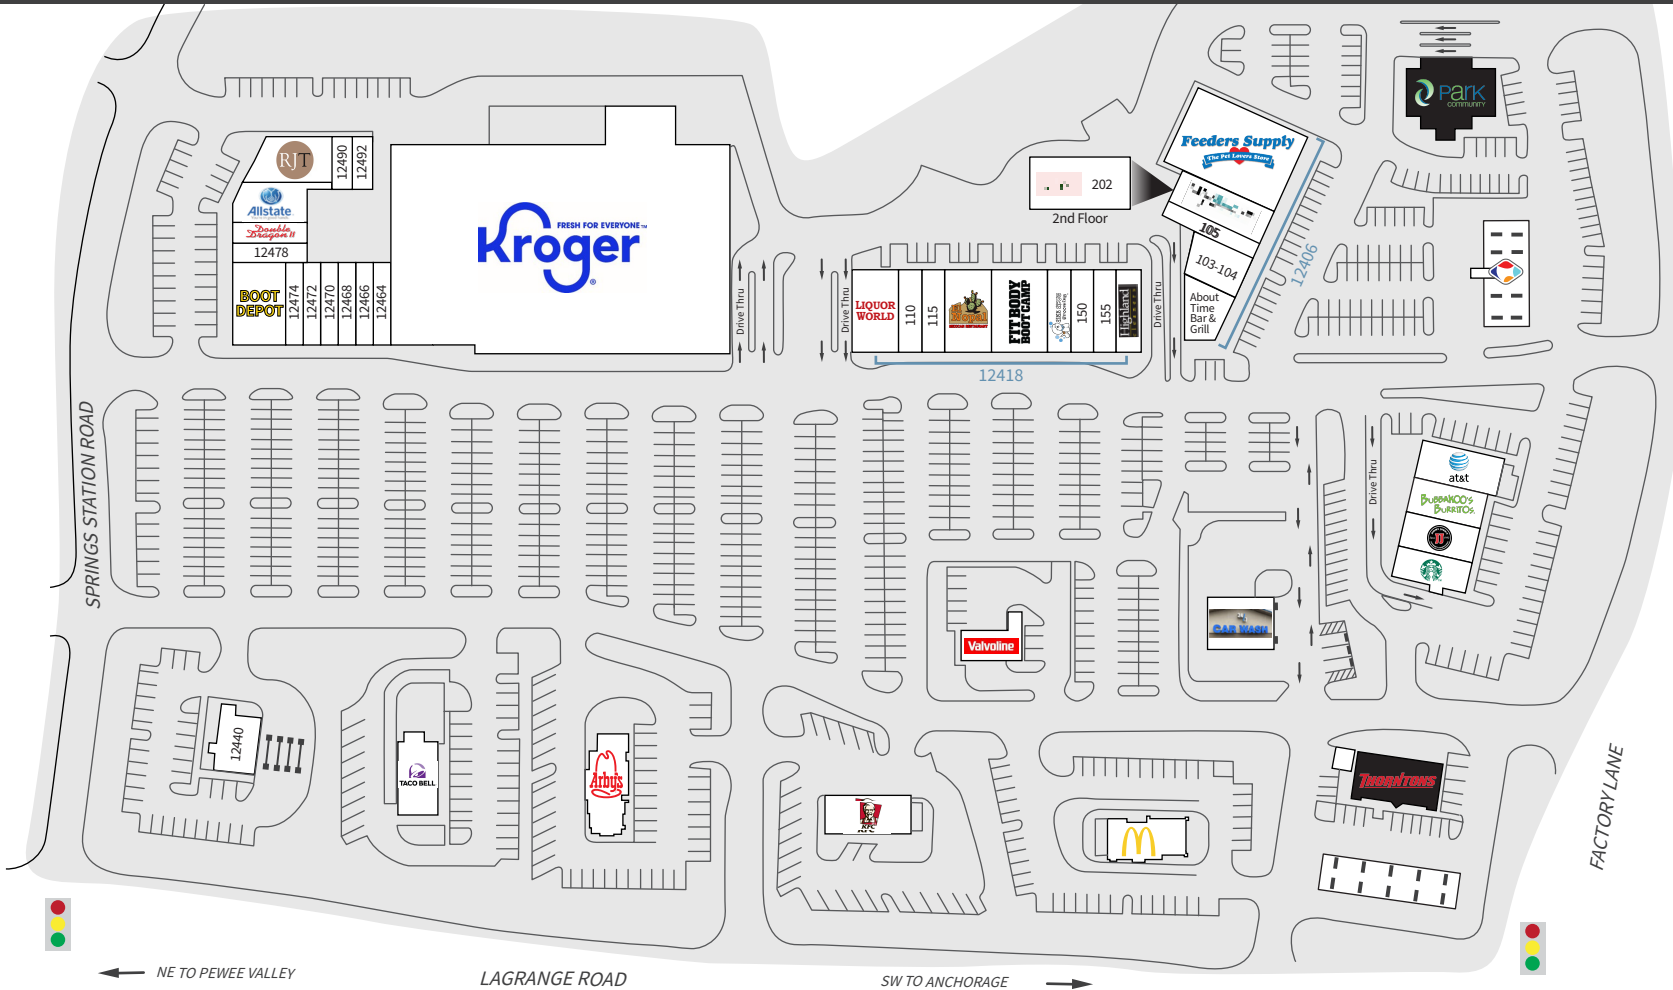

SHOPS OF FOREST SPRINGS

12450 LaGrange Road
Louisville, KY 40245

SPACE	TENANT	SQ FT	SPACE	TENANT	SQ FT	SPACE	TENANT	SQ FT			
OUTPARCELS			PHASE I			PHASE II - 12418 SUITES			O'BANNON STATION - 12406 SUITES		
12412	Thorntons Gas		12450	Kroger	66,000	S. 100	Liquor World	3,600	S. 101	About Time Bar & Grill	2,505
12410	24/7 Car Wash		12464	Core Health Center	1,600	S. 110	Brix Wine Bar	1,808	S. 103-104	AAA	2,385
12414	Valvoline		12466	Forest Springs Family Dental	1,600	S. 115	Benchmark Physical Therapy	1,600	S. 105	Edward Jones	950
12416	McDonald's		12468	The UPS Store	1,600	S. 120	El Nopal	4,000	S. 106-107	Ciao Bella Salon	3,037
12420	KFC		12470	Spa Nails	1,600	S. 140	Fit Body Boot Camp	4,000	S. 110	Feeders Supply	10,000
12424	Arby's		12472	Oshii Ramen	1,600	S. 145	See Spot Grooming	1,600	S. 201	Beauty Bar and Wellness	1,070
12434	Taco Bell		12474	Huntington Learning Center	1,600	S. 150	Great Clips	1,600	S. 202	Harvey Eye	3,168
12440	Kroger Wine & Spirits		12476	Boot Depot	4,625	S. 155	Baskin Robbins	1,600	12911	Starbucks	1,868
			12478	Forest Springs Nutrition	1,400	S. 160	Highland Cleaners	1,900	12915	Jimmy John's	1,950
			12480	Double Dragon II	1,500				12919	Bubbakoo's Burritos	1,950
			12484	Allstate	2,600				12923	AT&T	2,344
			12488	RJ Thieneman / Louisville Realty Group	3,124				13003	Kroger Fuel	n/a
			12490	M&W Management	1,000				13011	Park Community Credit Union	n/a
			12492	New Dawn Myotherapy Center	1,000						

AVAILABLE
 LEASED
 N.A.P. (NOT A PART)
 SUBLEASE