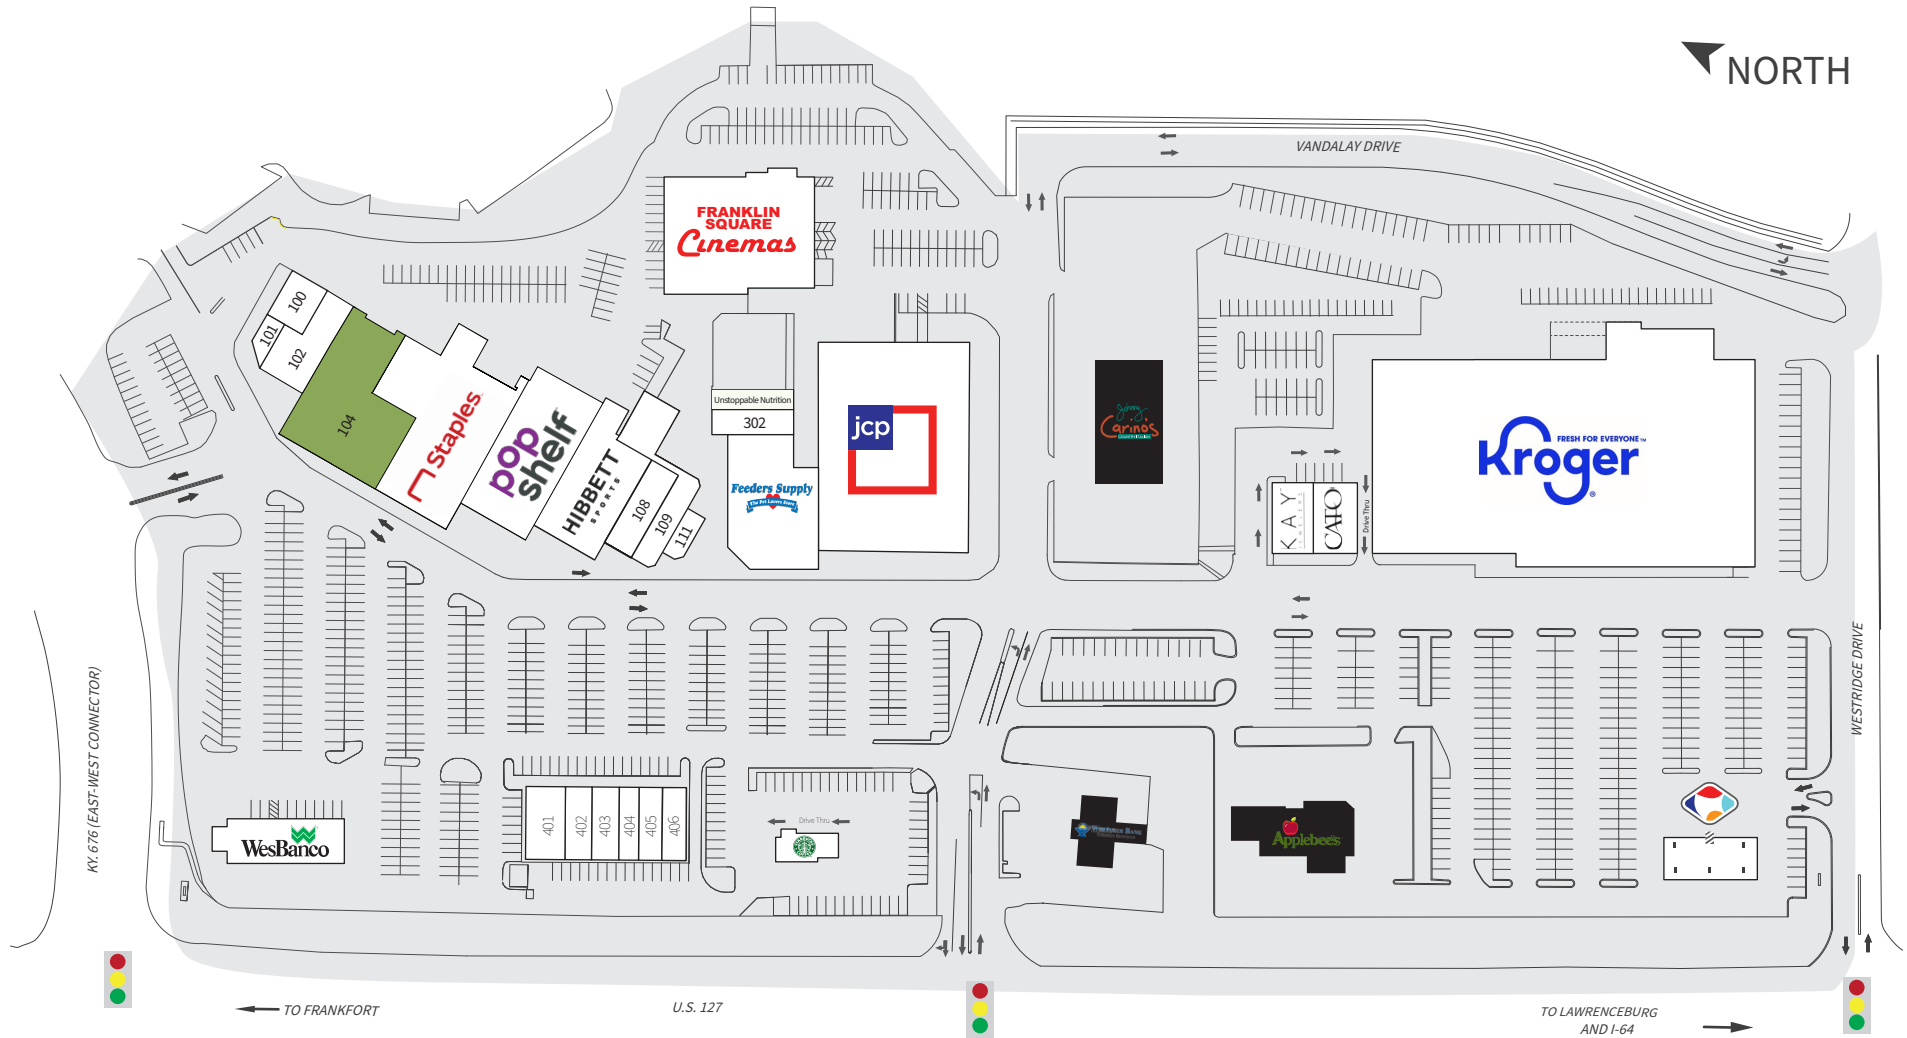

FRANKLIN SQUARE

1303 US Highway 127 S
Frankfort, KY 40601

SPACE	TENANT	SQ FT	SPACE	TENANT	SQ FT	SPACE	TENANT	SQ FT	SPACE	TENANT	SQ FT
100	US Post Office	1,800	108	Buff City Soap	3,110	401	Qdoba	2,800	501	Kay Jewelers	2,897
101	Penn Station East Coast Subs	1,800	109	Sun Tan City	4,990	402	The UPS Store	1,120	502	CATO	4,151
102	Mortenson Family Dental	3,044	111	Baskin Robbins	1,000	403	Concord Cleaners	1,400	503	Kroger	73,110
104	Available November 2023	11,781	200	Franklin Square Cinemas	16,390	404	Supercuts	1,680	504	Kroger Fuel	n/a
105	Staples	16,564	301	Unstoppable Nutrition	1,600	405	Tropical Smoothie Cafe	2,100			
106	Popshelf	11,025	302	LA Nails	2,000	406	Army Marine Recruitment	2,100			
107	Hibbett Sports	7,900	305	Feeder's Supply	10,670	1301	WesBanco	n/a			
			306	JCPenney	31,200	1303	Starbucks	1,645			

AVAILABLE
 LEASED
 N.A.P. (NOT A PART)